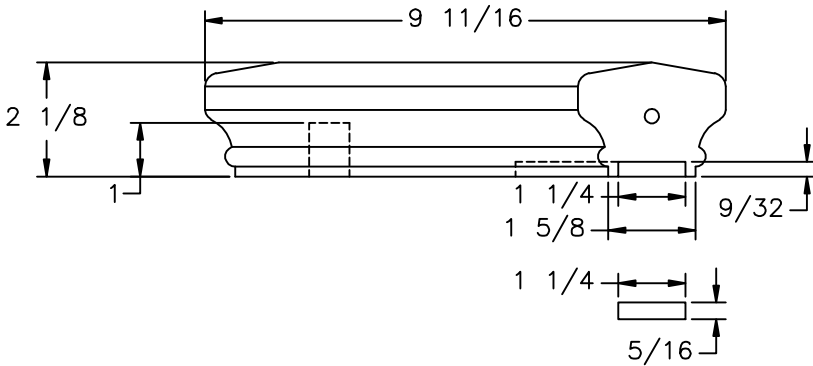

LJ-6701 PROFILE

 35280 Scio-Bowerston Road Bowerston, OH 44695-9731 Phone (740) 269-4111 FAX (740) 269-9047 This drawing is the property of L.J. Smith Co. Do not use or copy without permission from L.J. Smith.		
Drawing Name		
LJ-7745PTRN		
Date	Scale	Drawn By
5/12/99	DO NOT SCALE	KJP
File Name	DESTROY PREVIOUS PRINTS	
LJ7745	SALES	