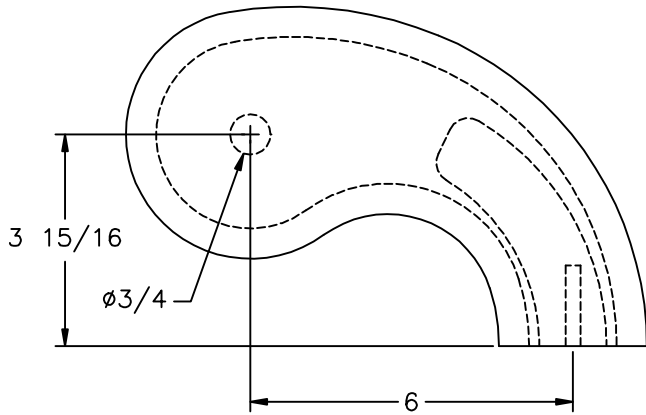

LJ-6701 PROFILE

 35280 Scio-Bowerston Road Bowerston, OH 44695-9731 Phone (740) 269-4111 FAX (740) 269-9047 This drawing is the property of L.J. Smith Co. Do not use or copy without permission from L.J. Smith.		
Drawing Name		
LJ-7745PTRN		
Date	Scale	Drawn By
5/12/99	DO NOT SCALE	KJP
File Name	DESTROY PREVIOUS PRINTS	
LJ7745	SALES	