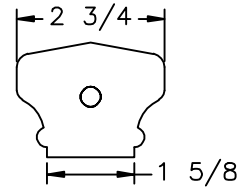

LJ-6701 PROFILE

 35280 Scio-Bowerston Road Bowerston, OH 44695-9731 Phone (740) 269-4111 FAX (740) 269-9047 This drawing is the property of L.J. Smith Co. Do not use or copy without permission from L.J. Smith.		
Drawing Name		
LJ-7745PTRN		
Date	Scale	Drawn By
5/12/99	DO NOT SCALE	KJP
File Name	DESTROY PREVIOUS PRINTS	
LJ7745	SALES	