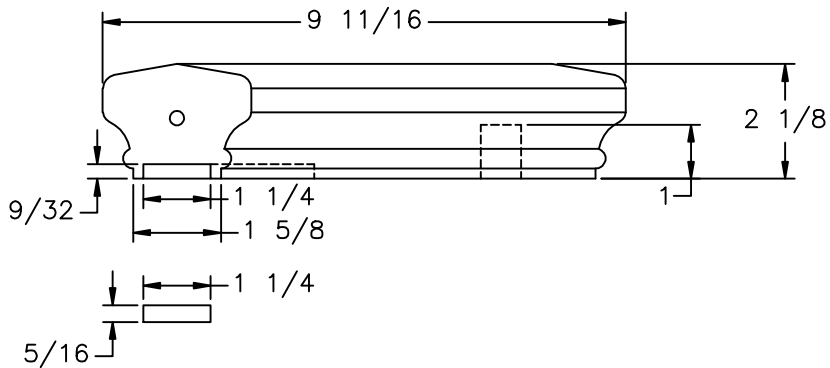

LJ-6701 PROFILE

		
<small>35280 Solo-Boweston Road Bowerston, OH 44695-9731 Phone (740) 269-4111 FAX (740) 269-9047 This drawing is the property of L.J. Smith Co. Do not use or copy without permission from L.J. Smith.</small>		
Drawing Name		
LJ-7740PTRN		
Date	Scale	Drawn By
5/12/99	DO NOT SCALE	KJP
File Name	DESTROY PREVIOUS PRINTS	
LJ7740	SALES	