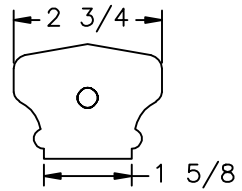

LJ-6701 PROFILE

		
<small>35280 Solo-Boweston Road Bowerston, OH 44695-9731 Phone (740) 269-4111 FAX (740) 269-9047 This drawing is the property of L.J. Smith Co. Do not use or copy without permission from L.J. Smith.</small>		
Drawing Name		
LJ-7740PTRN		
Date	Scale	Drawn By
5/12/99	DO NOT SCALE	KJP
File Name	DESTROY PREVIOUS PRINTS	
LJ7740	SALES	