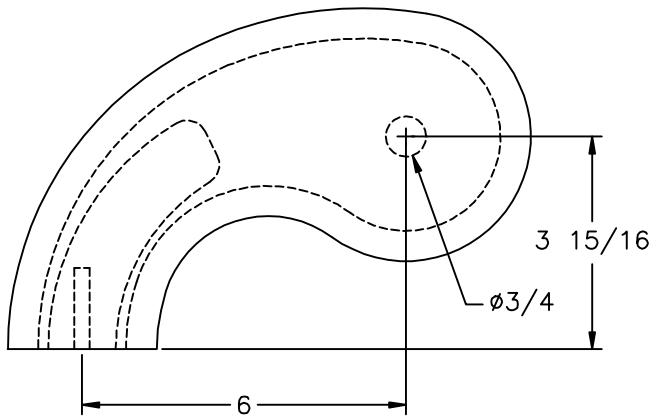

LJ-6701 PROFILE

		
<small>35280 Solo-Boweston Road Bowerston, OH 44695-9731 Phone (740) 269-4111 FAX (740) 269-9047 This drawing is the property of L.J. Smith Co. Do not use or copy without permission from L.J. Smith.</small>		
Drawing Name		
LJ-7740PTRN		
Date	Scale	Drawn By
5/12/99	DO NOT SCALE	KJP
File Name	DESTROY PREVIOUS PRINTS	
LJ7740	SALES	