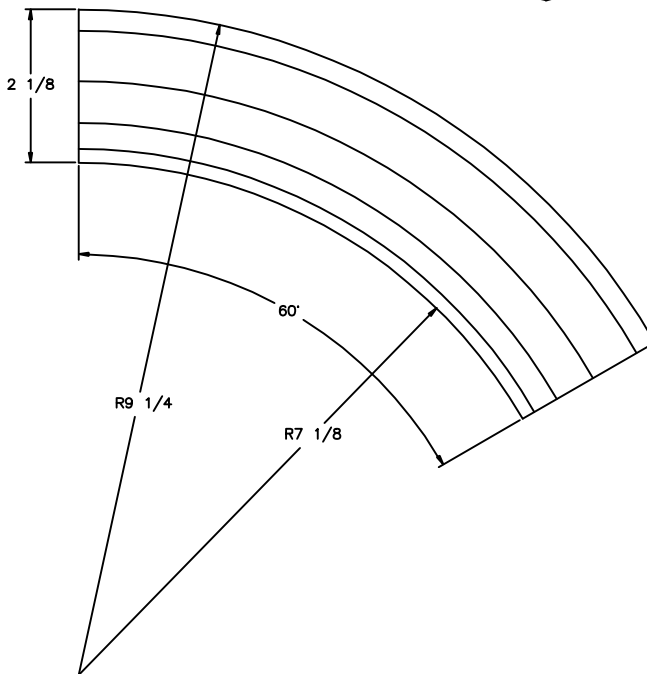

LJ-6701 PROFILE

 <p>35280 Scio-Bowerston Road Bowerston, OH 44695-9731 Phone (740) 269-4111 FAX (740) 269-9047 This drawing is the property of L.J. Smith Co. Do not use or copy without permission from L.J. Smith.</p>		
Drawing Name		
LJ-7713		
Date	Scale	Drawn By
02/06/01	DO NOT SCALE	KJP
File Name	DESTROY PREVIOUS PRINTS	
LJ7713	SALES	