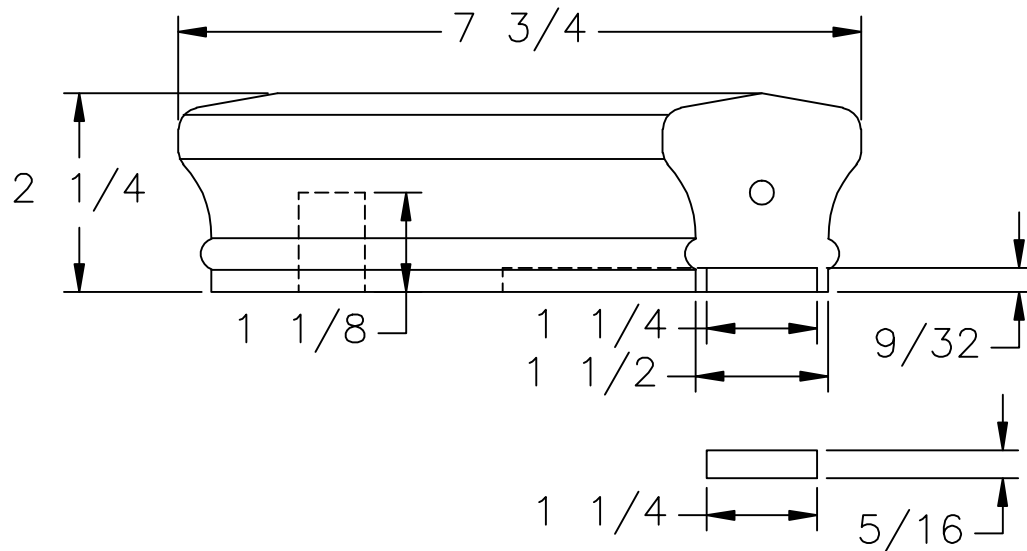

LJ-6601 PROFILE

35280 Scio-Bowenston Road
Bowerston, OH 44695-9731
Phone (740) 269-4111 FAX (740) 269-9047
This drawing is the property of L.J. Smith Co. Do not use or copy without permission from L.J. Smith.

Drawing Name		
LJ-7645PTRN		
Date	Scale	Drawn By
11/7/2001	DO NOT SCALE	KJP
File Name		Drawn
LJ7645		11/7/01
DESTROY PREVIOUS PRINTS		SALES