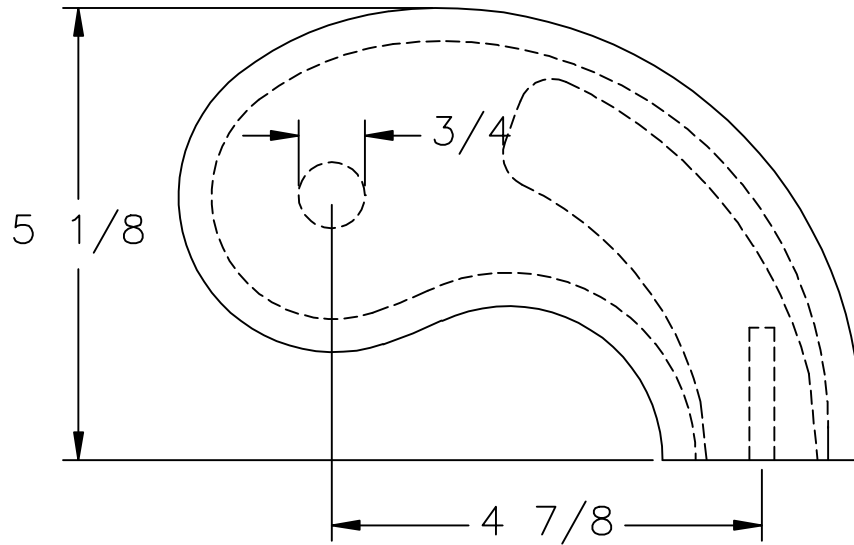

LJ-6601 PROFILE

35280 Scio-Bowenston Road
Bowerston, OH 44695-9731
Phone (740) 269-4111 FAX (740) 269-9047
This drawing is the property of L.J. Smith Co. Do not use or copy without permission from L.J. Smith.

Drawing Name		
LJ-7645PTRN		
Date	Scale	Drawn By
11/7/2001	DO NOT SCALE	KJP
File Name		Drawn
LJ7645		11/7/01
DESTROY PREVIOUS PRINTS		SALES