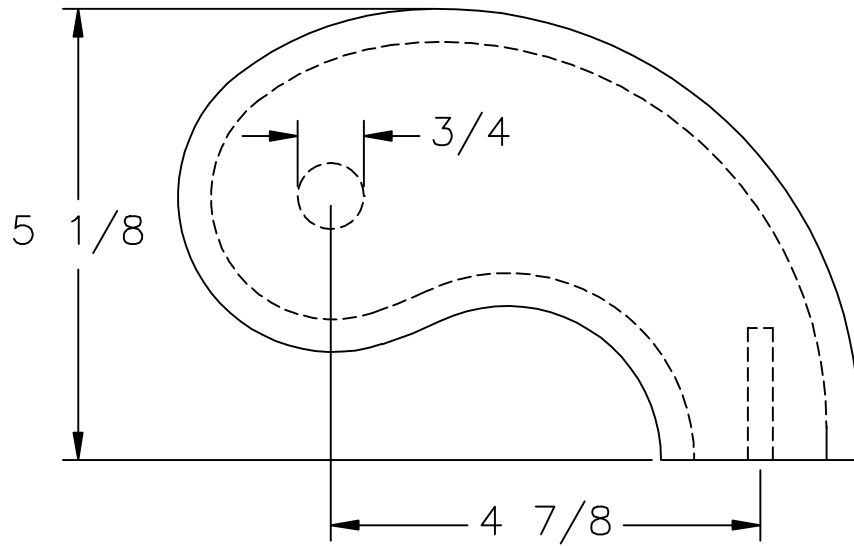

LJ-6601 PROFILE

35280 Scio-Bowerston Road
Bowerston, OH 44695-9731
Phone (740) 269-4111 FAX (740) 269-9047
This drawing is the property of L.J. Smith Co. Do not use or copy without permission from L.J. Smith.

Drawing Name		
LJ-7645TRN		
Date	Scale	Drawn By
11/7/2001	DO NOT SCALE	KJP
File Name DESTROY PREVIOUS PRINTS		LJ7645
LJ7645		SALES