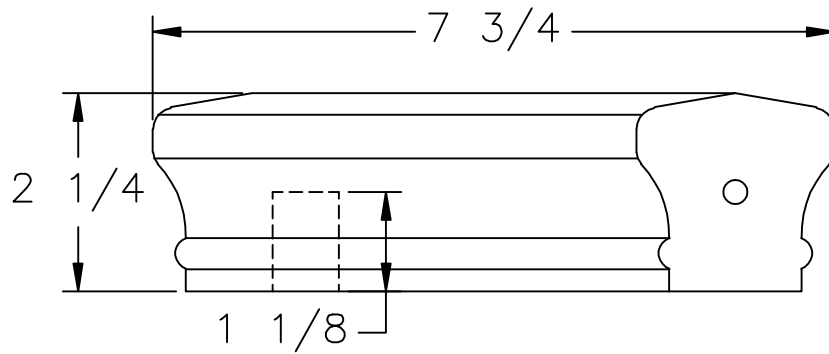

LJ-6601 PROFILE

35280 Scio-Bowerston Road
Bowerston, OH 44695-9731
Phone (740) 269-4111 FAX (740) 269-9047
This drawing is the property of L.J. Smith Co. Do not use or copy without permission from L.J. Smith.

Drawing Name		
LJ-7645TRN		
Date	Scale	Drawn By
11/7/2001	DO NOT SCALE	KJP
File Name DESTROY PREVIOUS PRINTS		LJ7645
LJ7645		SALES