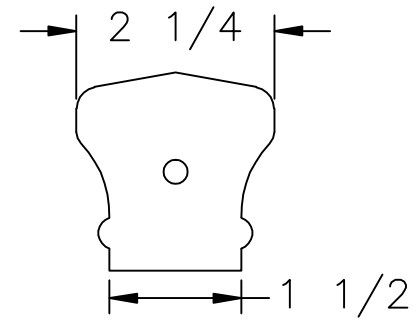

LJ-6601 PROFILE

		
35280 Scio-Bowenston Road Bowerston, OH 44695-9731 Phone (740) 269-4111 FAX (740) 269-9047 <small>This drawing is the property of L.J. Smith Co. Do not use or copy without permission from L.J. Smith.</small>		
Drawing Name		
LJ-7641TRN		
Date	Scale	Drawn By
02/06/01	DO NOT SCALE	KJP
File Name	DESTROY PREVIOUS PRINTS	
LJ7641	SALES	