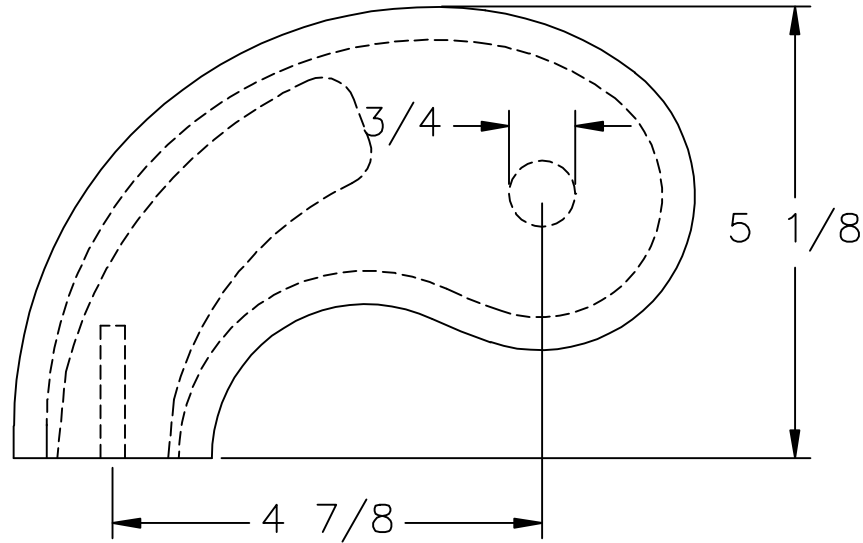

LJ-6601 PROFILE

35280 Scio-Bowenston Road
Bowerston, OH 44695-9731
Phone (740) 269-4111 FAX (740) 269-9047
This drawing is the property of L.J. Smith Co. Do not
use or copy without permission from L.J. Smith.

Drawing Name		
LJ-7640PTRN		
Date	Scale	Drawn By
02/06/01	DO NOT SCALE	KJP
File Name DESTROY PREVIOUS PRINTS		
LJ7640	SALES	2/9/01