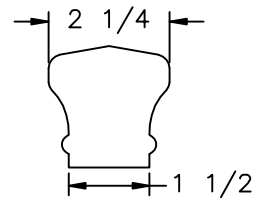

LJ-6601 PROFILE

 L.J. Smith Stair Systems		
35280 Scio-Bowerton Road Bowerton, OH 44695-9731 Phone (740) 269-4111 Fax (740) 269-9047 <small>This drawing is the property of L.J. Smith Co. Do not use or copy without permission from L.J. Smith.</small>		
Drawing Name		
7635VOL		
Date	Scale	Drawn By
02/05/01	DO NOT SCALE	KJP
File Name	DESTROY PREVIOUS PRINTS	SALES
LJ7635		