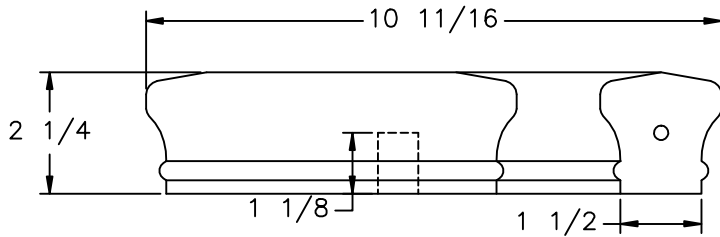

LJ-6601 PROFILE

 L.J. Smith Stair Systems		
35280 Scio-Bowerton Road Bowerton, OH 44695-9731 Phone (740) 269-4111 Fax (740) 269-9047 <small>This drawing is the property of L.J. Smith Co. Do not use or copy without permission from L.J. Smith.</small>		
Drawing Name		
7635VOL		
Date	Scale	Drawn By
02/05/01	DO NOT SCALE	KJP
File Name	DESTROY PREVIOUS PRINTS	SALES
LJ7635		