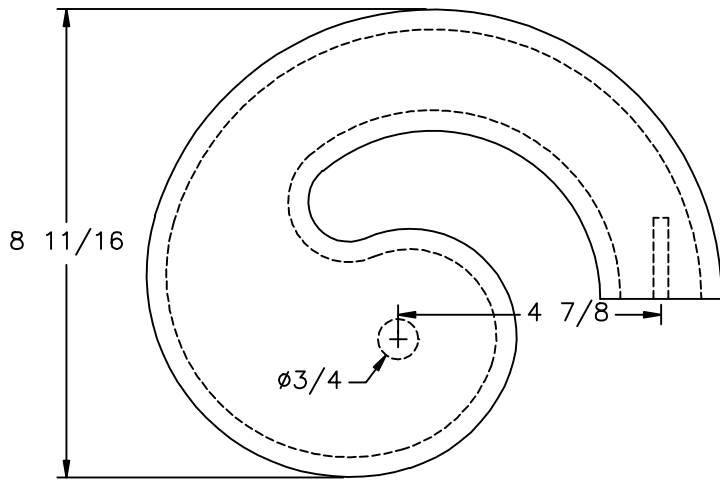

LJ-6601 PROFILE

 L.J. Smith Stair Systems		
35280 Scio-Bowerton Road Bowerton, OH 44695-9731 Phone (740) 269-4111 Fax (740) 269-9047 <small>This drawing is the property of L.J. Smith Co. Do not use or copy without permission from L.J. Smith.</small>		
Drawing Name		
7635VOL		
Date	Scale	Drawn By
02/05/01	DO NOT SCALE	KJP
File Name	DESTROY PREVIOUS PRINTS	SALES
LJ7635		