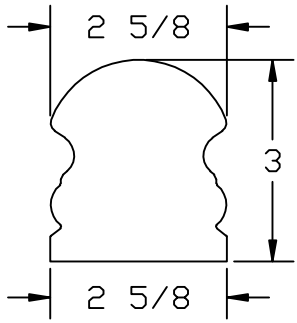

LJ-6519
PROFILE

			
35280 Scio-Bowerston Road Bowerston, OH 44695-9731 Phone (740) 269-4111 FAX (740) 269-9047 <small>This drawing is the property of L.J. Smith Co. Do not use or copy without permission from L.J. Smith.</small>			
Drawing Name			
LJ-7538			
Date	Scale	VEND	Drawn By
08/13/2004	DO NOT SCALE	DLJ	
File Name			DESTROY PREVIOUS PRINTS
LJ7538			SALES