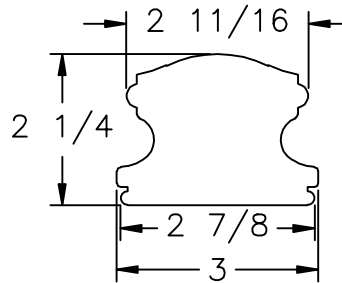

LJ-6400 PROFILE

 35280 Scio-Bowenston Road Bowenston, OH 44695-9731 Phone (740) 269-4111 FAX (740) 269-9047 <small>This drawing is the property of L.J. Smith Co. Do not use or copy without permission from L.J. Smith.</small>		
Drawing Name		
LJ-7448		
Date	Scale	Drawn By
2/10/00	DO NOT SCALE	EDH
File Name		DESTROY PREVIOUS PRINTS
LJ7448		SALES