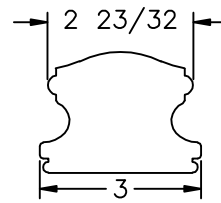

LJ-6400 PROFILE

 <p><b>L.J. Smith</b> Stair Systems</p> <p>35280 Scio-Boweston Road Bowerston, OH 44695-9731 Phone (740) 269-4111 FAX (740) 269-9047 This drawing is the property of L.J. Smith Co. Do not use or copy without permission from L.J. Smith.</p>		
Drawing Name		
LJ7446PTRN		
Date	Scale	Drawn By
02/02/01	DO NOT SCALE	KJP
File Name	DESTROY PREVIOUS PRINTS	
LJ7446	LJ7446 SALES	