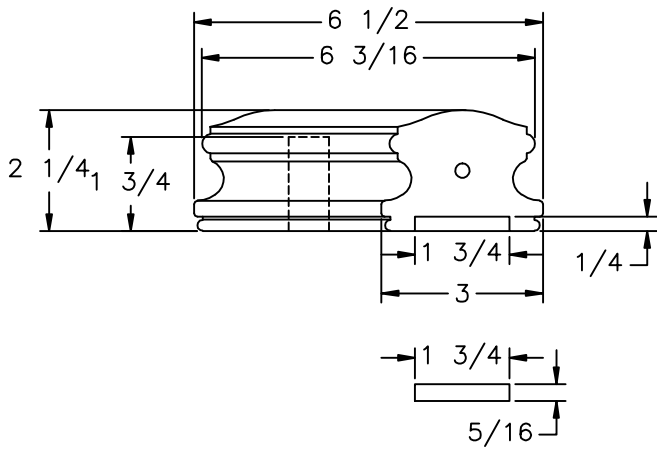

LJ-6400 PROFILE

 <p><b>L.J. Smith</b> Stair Systems</p> <p>35280 Scio-Boweston Road Bowerston, OH 44695-9731 Phone (740) 269-4111 FAX (740) 269-9047 This drawing is the property of L.J. Smith Co. Do not use or copy without permission from L.J. Smith.</p>		
Drawing Name		
LJ7446PTRN		
Date	Scale	Drawn By
02/02/01	DO NOT SCALE	KJP
File Name	DESTROY PREVIOUS PRINTS	
LJ7446	LJ7446 SALES	