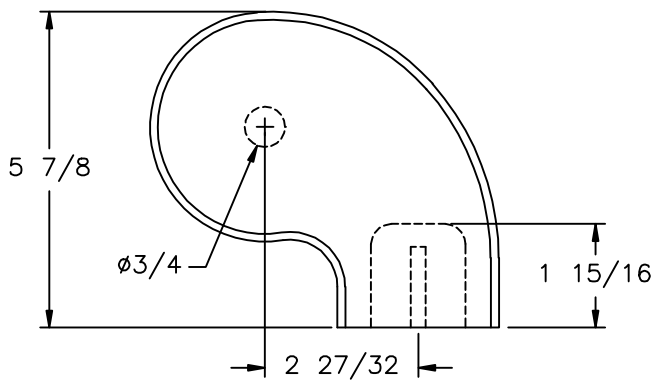

LJ-6400 PROFILE

 <p><b>L.J. Smith</b> Stair Systems</p> <p>35280 Scio-Boweston Road Bowerston, OH 44695-9731 Phone (740) 269-4111 FAX (740) 269-9047 This drawing is the property of L.J. Smith Co. Do not use or copy without permission from L.J. Smith.</p>		
Drawing Name		
LJ7446PTRN		
Date	Scale	Drawn By
02/02/01	DO NOT SCALE	KJP
File Name	DESTROY PREVIOUS PRINTS	
LJ7446	LJ7446 SALES	