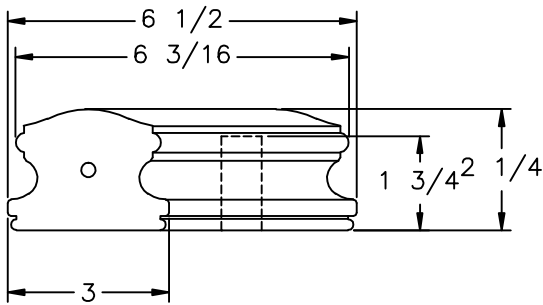

LJ-6400 PROFILE

 <p>L.J. Smith Stair Systems</p> <p>35280 Scio-Bowerston Road Bowerston, OH 44695-9731 Phone (740) 269-4111 FAX (740) 269-9047 This drawing is the property of L.J. Smith Co. Do not use or copy without permission from L.J. Smith.</p>		
Drawing Name		
LJ-7441TRN		
Date	Scale	Drawn By
02/02/01	DO NOT SCALE	KJP
File Name	DESTROY PREVIOUS PRINTS	LJ7441
LJ7441	SALES	