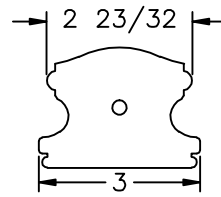

LJ-6400 PROFILE

 <p>L.J. Smith Stair Systems</p> <p>35280 Scio-Bowerston Road Bowerston, OH 44695-9731 Phone (740) 269-4111 FAX (740) 269-9047 This drawing is the property of L.J. Smith Co. Do not use or copy without permission from L.J. Smith.</p>		
Drawing Name		
LJ-7441TRN		
Date	Scale	Drawn By
02/02/01	DO NOT SCALE	KJP
File Name	DESTROY PREVIOUS PRINTS	LJ7441
LJ7441	SALES	