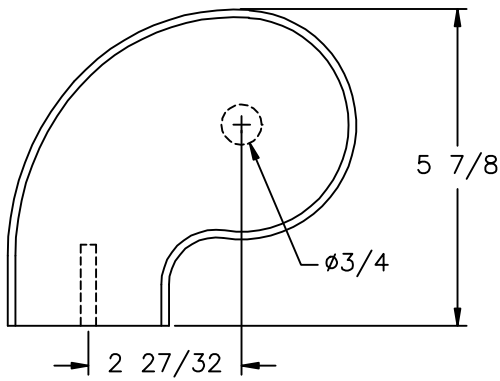

LJ-6400 PROFILE

 <p>L.J. Smith Stair Systems</p> <p>35280 Scio-Bowerston Road Bowerston, OH 44695-9731 Phone (740) 269-4111 FAX (740) 269-9047 This drawing is the property of L.J. Smith Co. Do not use or copy without permission from L.J. Smith.</p>		
Drawing Name		
LJ-7441TRN		
Date	Scale	Drawn By
02/02/01	DO NOT SCALE	KJP
File Name	DESTROY PREVIOUS PRINTS	LJ7441
LJ7441	SALES	