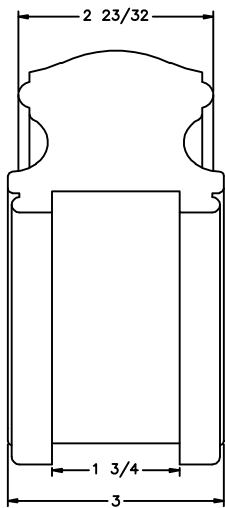

LJ-6400P PROFILE

LJ-1213F FILLET

 35280 Scio-Bowerston Road Bowerston, OH 44695-9731 Phone (740) 269-4111 FAX (740) 269-9047 <small>This drawing is the property of L.J. Smith Co. Do not use or copy without permission from L.J. Smith.</small>		
Drawing Name		
LJ-7413P		
Date	Scale	Drawn By
03/16/01	DO NOT SCALE	KJP
File Name	DESTROY PREVIOUS PRINTS	
LJ7413		