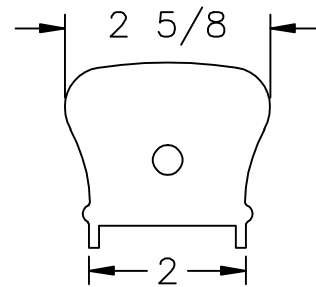

LJ-6210 PROFILE

 <b>L.J. Smith</b> <b>Stair Systems</b>		
<small>35280 Solo-Bowerston Road          Bowerston, OH 44595-9731          Phone (740) 269-4111 FAX (740) 269-9047          This drawing is the property of L.J. Smith Co. Do not          use or copy without permission from L.J. Smith.</small>		
Drawing Name		
LJ-7245PTRN		
Date	Scale	Drawn By
02/02/01	DO NOT SCALE	KJP
File Name		SALES
LJ7245		