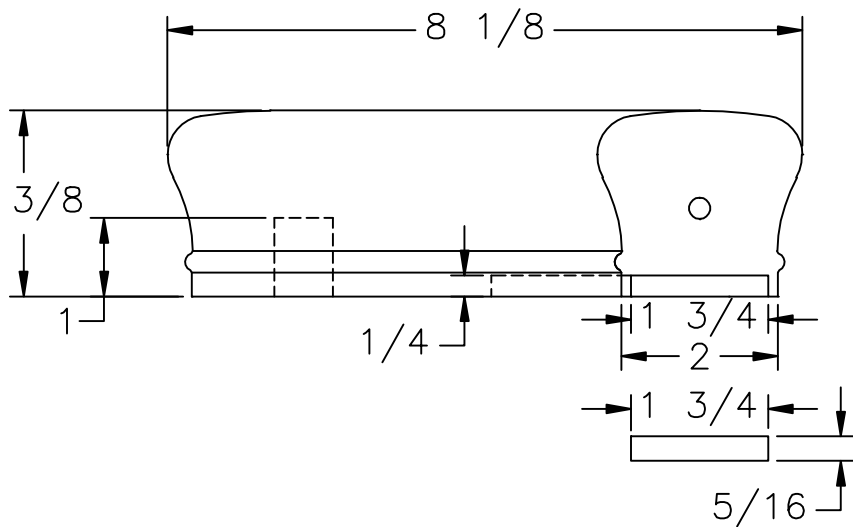

LJ-6210 PROFILE

 <b>L.J. Smith</b> <b>Stair Systems</b>		
<small>35280 Solo-Bowerston Road          Bowerston, OH 44595-9731          Phone (740) 269-4111 FAX (740) 269-9047          This drawing is the property of L.J. Smith Co. Do not          use or copy without permission from L.J. Smith.</small>		
Drawing Name		
LJ-7245PTRN		
Date	Scale	Drawn By
02/02/01	DO NOT SCALE	KJP
File Name		SALES
LJ7245		