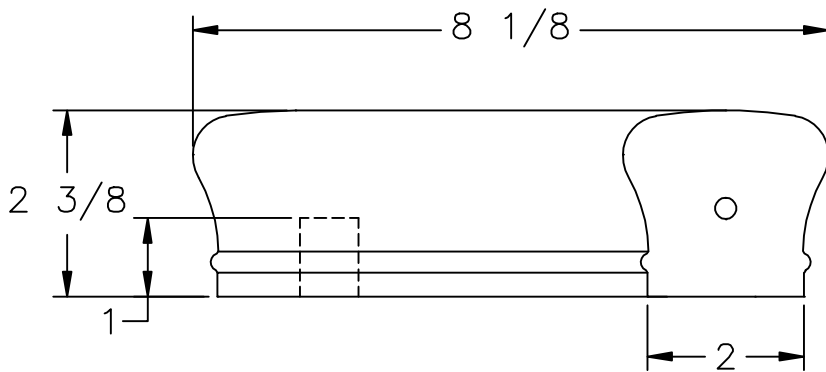

LJ-6210 PROFILE