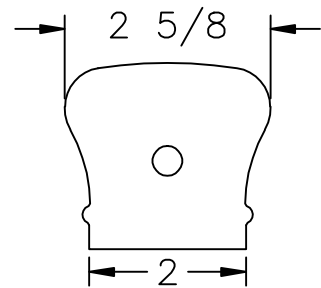

LJ-6210 PROFILE

 35280 Scio-Bowerston Road Bowerston, OH 44695-9731 Phone (740) 269-4111 Fax (740) 269-9047 <small>This drawing is the property of L.J. Smith Co. Do not use or copy without permission from L.J. Smith.</small>		
Drawing Name		
7241TRN		
Date	Scale	Drawn By
02/02/01	DO NOT SCALE	KJP
File Name DESTROY PREVIOUS PRINTS		
LJ7241	SALES	