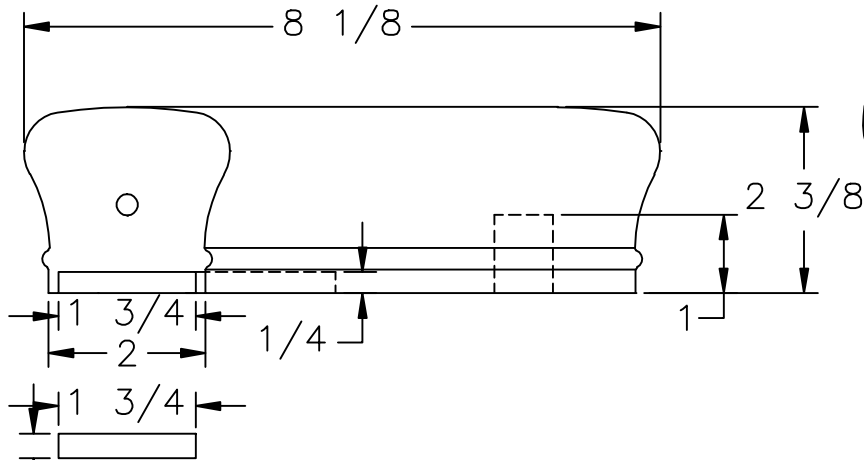

LJ-6210 PROFILE

Drawing Name		
7240PTRN		
Date	Scale	Drawn By
02/02/01	DO NOT SCALE	KJP
File Name	DESTROY PREVIOUS PRINTS	
LJ7240	SALES