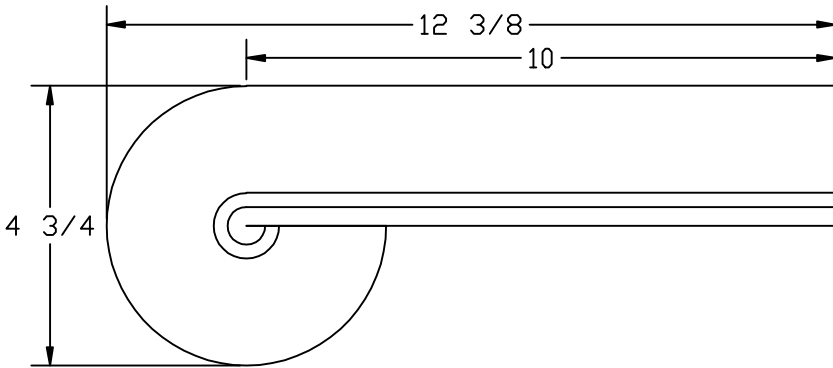

Drawing Name			
LJ-7238			
Date	Scale	VEND	Drawn By
10/08/2007	DO NOT SCALE		KJP
File Name			LJ7238
DESTROY PREVIOUS PRINTS			SALES