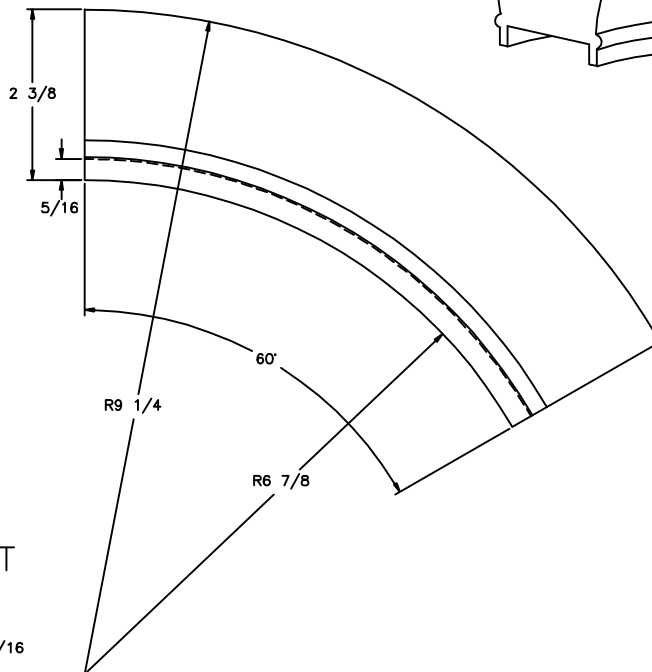

LJ-6210P PROFILE

LJ-1213F FILLET

 <p><b>L.J. Smith</b> <b>Stair Systems</b></p> <p>35280 Scio-Bowerston Road Bowerston, OH 44695-9731 Phone (740) 269-4111 FAX (740) 269-9047 <small>This drawing is the property of L.J. Smith Co. Do not use or copy without permission from L.J. Smith.</small></p>		
Drawing Name		
LJ-7213P		
Date	Scale	Drawn By
03/16/01	DO NOT SCALE	KJP
File Name	DESTROY PREVIOUS PRINTS	
LJ7213	SALES	