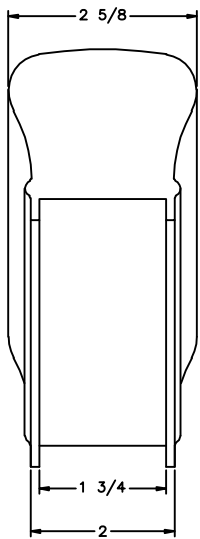

LJ-6210P PROFILE

LJ-1213F FILLET

 <p><b>L.J. Smith</b> <b>Stair Systems</b></p> <p>35280 Scio-Bowerston Road Bowerston, OH 44695-9731 Phone (740) 269-4111 FAX (740) 269-9047 <small>This drawing is the property of L.J. Smith Co. Do not use or copy without permission from L.J. Smith.</small></p>		
Drawing Name		
LJ-7213P		
Date	Scale	Drawn By
03/16/01	DO NOT SCALE	KJP
File Name	DESTROY PREVIOUS PRINTS	
LJ7213	SALES	