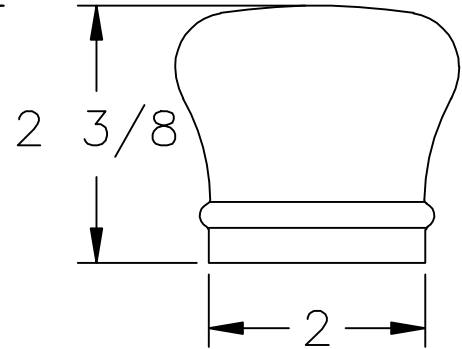

LJ-6210 PROFILE

 35280 Scio-Bowerston Road Bowerston, OH 44695-9731 Phone (740) 289-4111 FAX (740) 289-9047 <small>This drawing is the property of L.J. Smith Co. Do not use or copy without permission from L.J. Smith.</small>		
Drawing Name		
LJ-7208		
Date	Scale	VEND
05/03/2002	DO NOT SCALE	KJP
File Name	DESTROY PREVIOUS PRINTS	
LJ7208	SALES	