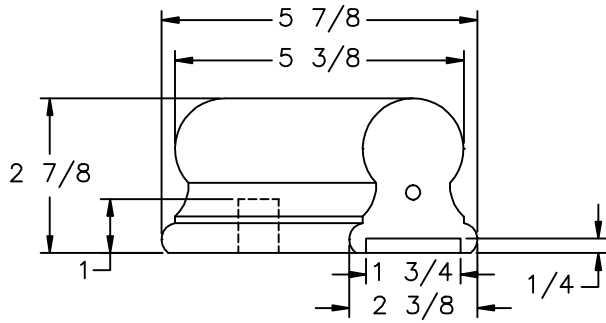

LJ-6109P1 PROFILE

 <p>L.J. Smith Stair Systems</p> <p>35280 Scio-Bowerston Road Bowerston, OH 44695-9731 Phone (740) 269-4111 FAX (740) 269-9047 This drawing is the property of L.J. Smith Co. Do not use or copy without permission from L.J. Smith.</p>		
Drawing Name		
LJ-7146P1TRN		
Date	Scale	Drawn By
02/02/01	DO NOT SCALE	KJP
File Name	DESTROY PREVIOUS PRINTS	SALES
LJ7146		