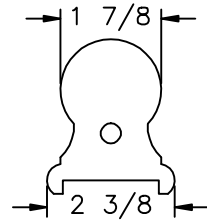

LJ-6109P1 PROFILE

 <p>L.J. Smith Stair Systems</p> <p>35280 Scio-Bowerston Road Bowerston, OH 44695-9731 Phone (740) 269-4111 FAX (740) 269-9047 This drawing is the property of L.J. Smith Co. Do not use or copy without permission from L.J. Smith.</p>		
Drawing Name		
LJ-7146P1TRN		
Date	Scale	Drawn By
02/02/01	DO NOT SCALE	KJP
File Name	DESTROY PREVIOUS PRINTS	SALES
LJ7146		