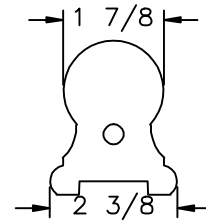

LJ-6109P0 PROFILE

 35280 Scio-Bowenston Road Bowenston, OH 44695-9731 Phone (740) 269-4111 FAX (740) 269-9047 <small>This drawing is the property of L.J. Smith Co. Do not use or copy without permission from L.J. Smith.</small>		
Drawing Name		
LJ-7146POTRN		
Date	Scale	Drawn By
02/02/01	DO NOT SCALE	KJP
File Name	DESTROY PREVIOUS PRINTS	SALES
LJ7146		