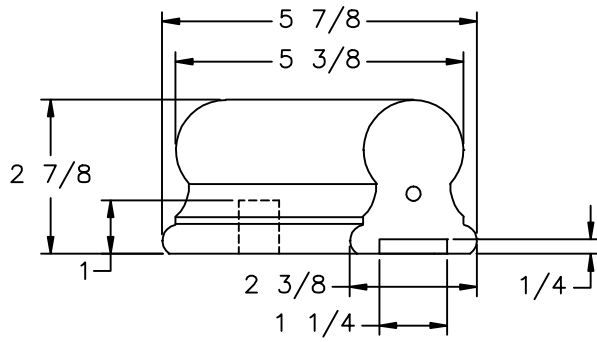

LJ-6109P0 PROFILE

 35280 Scio-Bowenston Road Bowenston, OH 44695-9731 Phone (740) 269-4111 FAX (740) 269-9047 <small>This drawing is the property of L.J. Smith Co. Do not use or copy without permission from L.J. Smith.</small>		
Drawing Name		
LJ-7146POTRN		
Date	Scale	Drawn By
02/02/01	DO NOT SCALE	KJP
File Name	DESTROY PREVIOUS PRINTS	SALES
LJ7146		