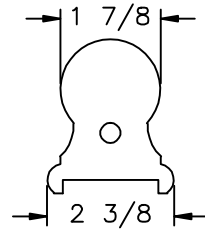

LJ-6109P1 PROFILE

 <p>L.J. Smith Stair Systems</p> <p>35280 Scio-Bowerston Road Bowerston, OH 44695-9731 Phone (740) 269-4111 FAX (740) 269-9047 This drawing is the property of L.J. Smith Co. Do not use or copy without permission from L.J. Smith.</p>		
Drawing Name		
LJ-7145P1TRN		
Date	Scale	Drawn By
05/18/2004	DO NOT SCALE	KJP
File Name	DESTROY PREVIOUS PRINTS	
LJ7145	SALES	