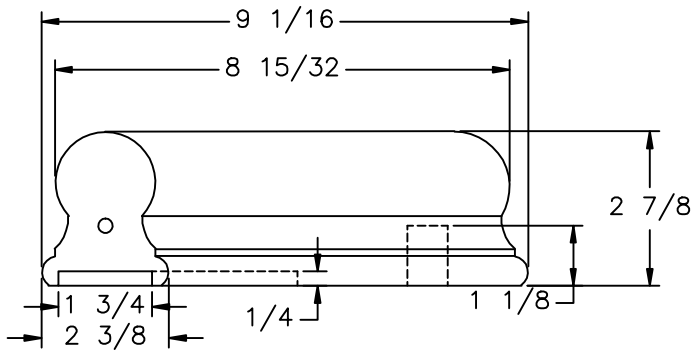

LJ-6109P1 PROFILE

 <p>L.J. Smith Stair Systems</p> <p>35280 Scio-Bowerston Road Bowerston, OH 44695-9731 Phone (740) 269-4111 FAX (740) 269-9047 This drawing is the property of L.J. Smith Co. Do not use or copy without permission from L.J. Smith.</p>		
Drawing Name		
LJ-7145P1TRN		
Date	Scale	Drawn By
05/18/2004	DO NOT SCALE	KJP
File Name	DESTROY PREVIOUS PRINTS	
LJ7145	SALES	