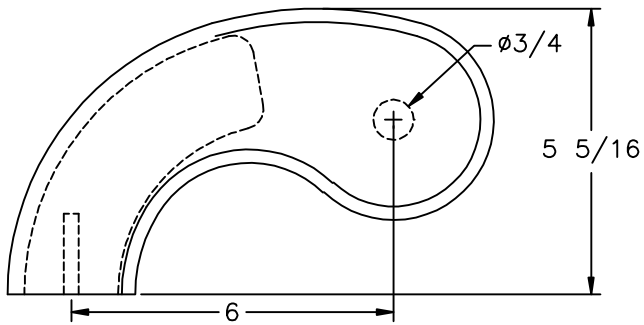

LJ-6109P1 PROFILE

 <p>L.J. Smith Stair Systems</p> <p>35280 Scio-Bowerston Road Bowerston, OH 44695-9731 Phone (740) 269-4111 FAX (740) 269-9047 This drawing is the property of L.J. Smith Co. Do not use or copy without permission from L.J. Smith.</p>		
Drawing Name		
LJ-7145P1TRN		
Date	Scale	Drawn By
05/18/2004	DO NOT SCALE	KJP
File Name	DESTROY PREVIOUS PRINTS	
LJ7145	SALES	