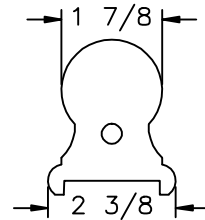

LJ-6109P1 PROFILE

 <p><b>L.J. Smith</b> <i>Stair Systems</i></p> <p>35280 Scio-Bowenston Road Bowerston, OH 44695-9731 Phone (740) 289-4111 Fax (740) 289-9047 <small>This drawing is the property of L.J. Smith Co. Do not use or copy without permission from L.J. Smith.</small></p>		
Drawing Name		
LJ-7141P1TRN		
Date	Scale	Drawn By
02/02/01	DO NOT SCALE	KJP
File Name	DESTROY PREVIOUS PRINTS	
LJ7141	SALES	