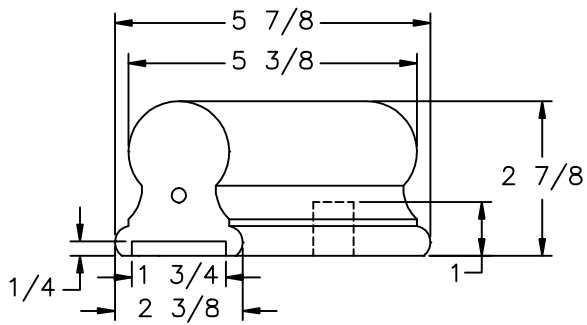

LJ-6109P1 PROFILE

 <p><b>L.J. Smith</b> <i>Stair Systems</i></p> <p>35280 Scio-Bowenston Road Bowerston, OH 44695-9731 Phone (740) 289-4111 Fax (740) 289-9047 <small>This drawing is the property of L.J. Smith Co. Do not use or copy without permission from L.J. Smith.</small></p>		
Drawing Name		
LJ-7141P1TRN		
Date	Scale	Drawn By
02/02/01	DO NOT SCALE	KJP
File Name	DESTROY PREVIOUS PRINTS	
LJ7141	SALES	