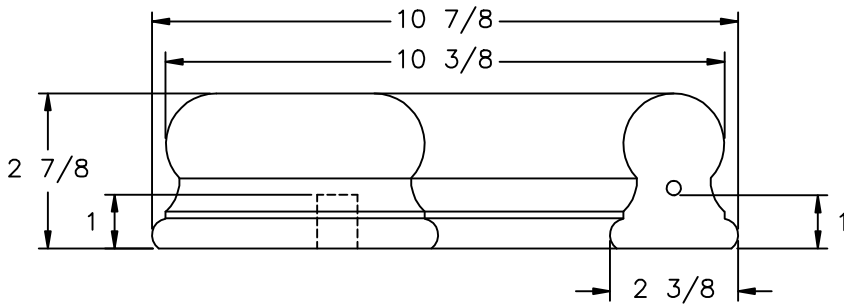

LJ-6010 PROFILE

 35280 Scio-Bowenston Road Bowenston, OH 44695-8731 Phone (740) 269-4111 FAX (740) 269-9047 <small>This drawing is the property of L.J. Smith Co. Do not use or copy without permission from L.J. Smith.</small>		
Drawing Name		
7135VOL		
Date	Scale	Drawn By
02/02/01	DO NOT SCALE	KJP
File Name	DESTROY PREVIOUS PRINTS	SALES
LJ7135		