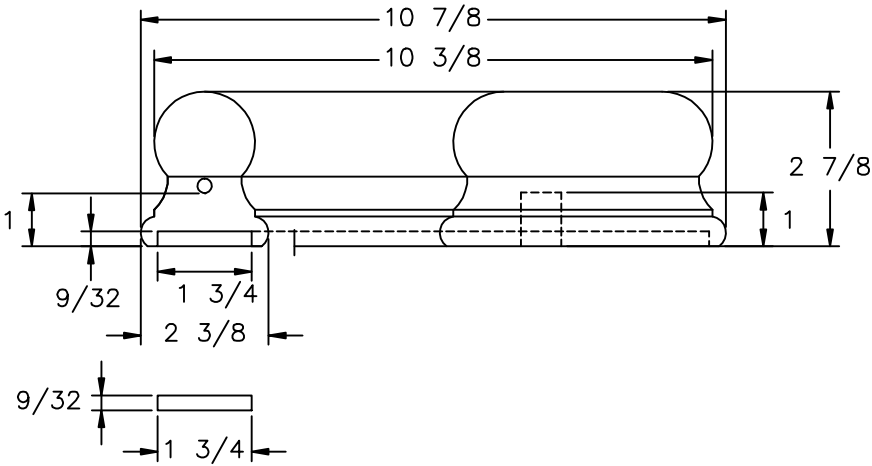

LJ-6109P1 PROFILE

 <p>35280 Scio-Boweston Road Boweston, OH 44695-9731 Phone (740) 269-4111 FAX (740) 269-9047 This drawing is the property of L.J. Smith Co. Do not use or copy without permission from L.J. Smith.</p>		
Drawing Name		
7130P1VOL		
Date	Scale	Drawn By
02/02/01	DO NOT SCALE	KJP
File Name	DESTROY PREVIOUS PRINTS	
LJ7130	SALES	