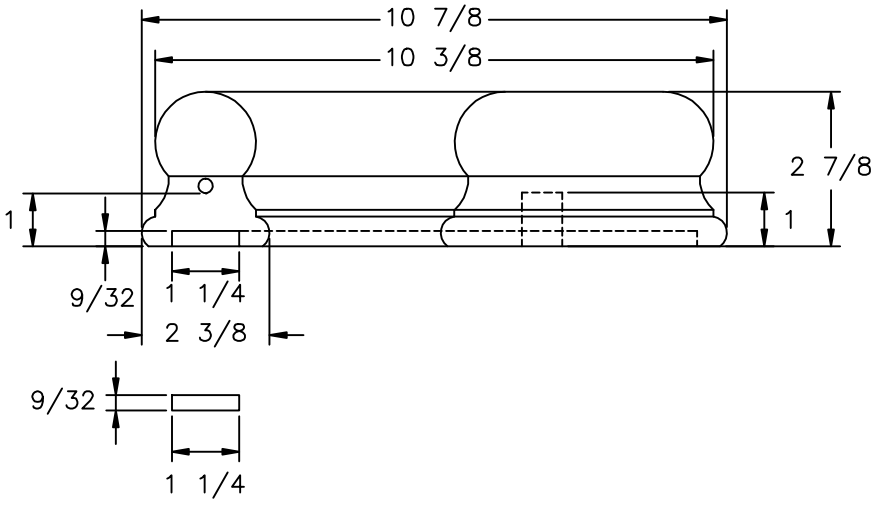

LJ-6109P0 PROFILE

 <p>35280 Scio-Boweston Road Bowerston, OH 44695-9731 Phone (740) 269-4111 FAX (740) 269-9047 This drawing is the property of L.J. Smith Co. Do not use or copy without permission from L.J. Smith.</p>		
Drawing Name		
7130POVOL		
Date	Scale	Drawn By
02/02/01	DO NOT SCALE	KJP
File Name	DESTROY PREVIOUS PRINTS	
LJ7130	SALES	