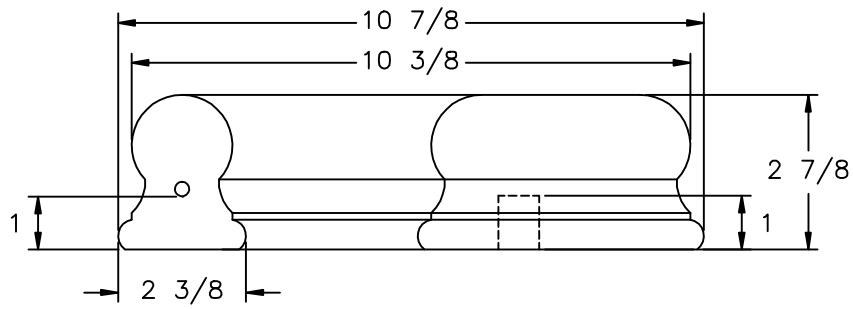

LJ-6109 PROFILE

 35280 Scio-Boweston Road Boweston, OH 44695-9731 Phone (740) 269-4111 Fax (740) 269-9047 <small>This drawing is the property of L.J. Smith Co. Do not use or copy without permission from L.J. Smith.</small>		
Drawing Name		
7130VOL		
Date	Scale	Drawn By
02/02/01	DO NOT SCALE	KJP
File Name	DESTROY PREVIOUS PRINTS	
Lj7130	SALES	