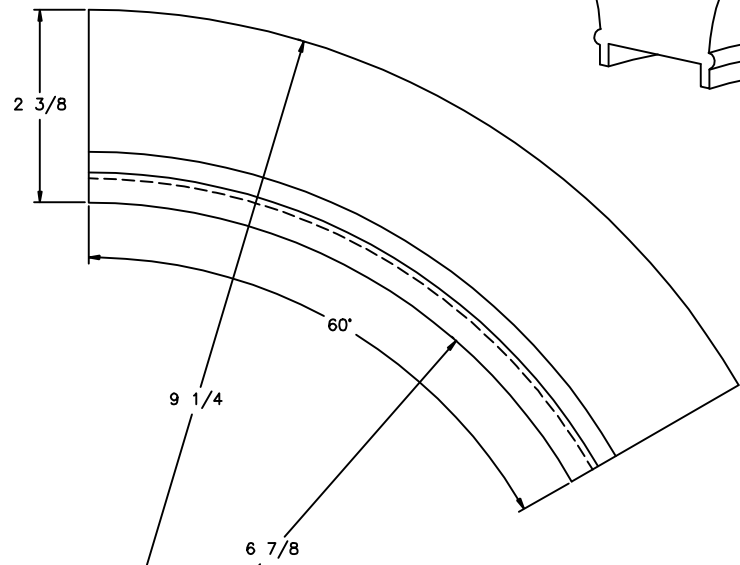

LJ-6010P PROFILE

LJ-1013F FILLET

			
35280 Scio-Bowenston Road Bowerston, OH 44695-9731 Phone (740) 269-4111 FAX (740) 269-9047 <small>This drawing is the property of L.J. Smith Co. Do not use or copy without permission from L.J. Smith.</small>			
Drawing Name			
LJ-7013P			
Date	Scale	VEND	Drawn By
03/07/01	DO NOT SCALE	KJP	
File Name DESTROY PREVIOUS PRINTS			
LJ7013			