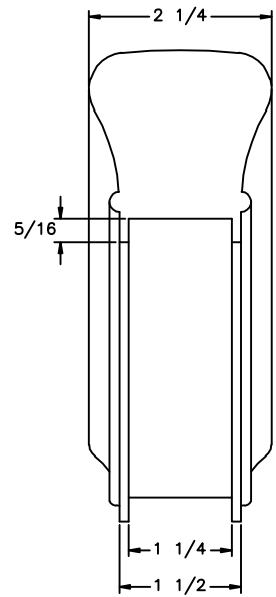

LJ-6010P PROFILE

LJ-1013F FILLET

			
35280 Scio-Bowenston Road Bowerston, OH 44695-9731 Phone (740) 269-4111 FAX (740) 269-9047 <small>This drawing is the property of L.J. Smith Co. Do not use or copy without permission from L.J. Smith.</small>			
Drawing Name			
LJ-7013P			
Date	Scale	VEND	Drawn By
03/07/01	DO NOT SCALE	KJP	
File Name DESTROY PREVIOUS PRINTS			
LJ7013			