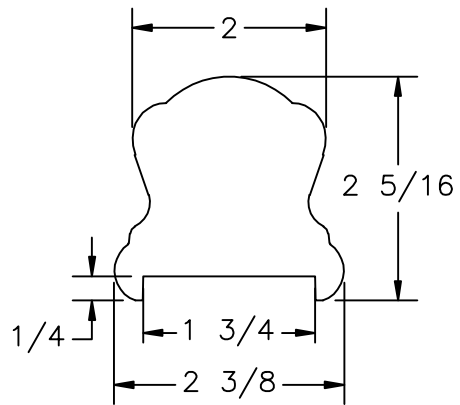

LJ-6B10P1

NOTE: STANDARD LENGTHS ARE 8', 10', 12', 14', AND 16'. THERE ARE 3 LAMINATES.

L.J. Smith
Stair Systems

35280 Scio-Bowerston Road
Bowerston, OH 44695-9731

Drawing Name		
LJ6B10P1		
Date	Scale	Drawn By
02/24/2006	DO NOT SCALE	KJP
File Name	DESTROY PREVIOUS PRINTS	
LJ6B10	SALES