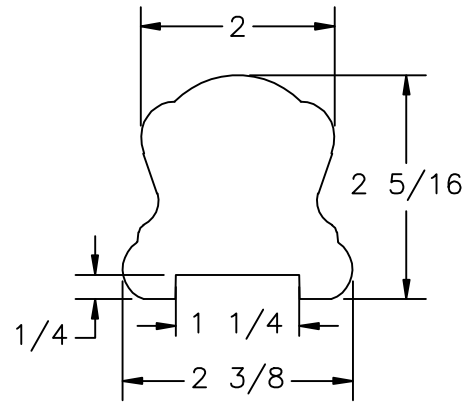

LJ-6B10P0

NOTE: STANDARD LENGTHS ARE 8', 10', 12', 14', AND 16'.

THERE ARE 3 LAMINATES.

 <p>35280 Scio-Bowerston Road Bowerston, OH 44695-9731 Phone (740) 269-4111 FAX (740) 269-9047 This drawing is the property of L.J. Smith Co. Do not use or copy without permission from L.J. Smith.</p>		
Drawing Name		
LJ6B10P0		
Date	Scale	Drawn By
02/24/2006	DO NOT SCALE	KJP
File Name DESTROY PREVIOUS PRINTS		
LJ6B10	SALES	