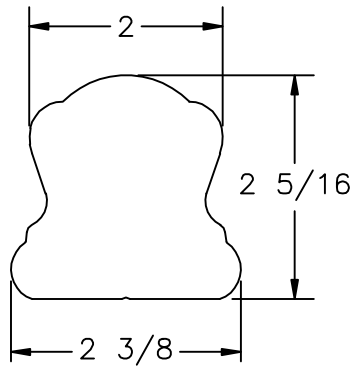

LJ-6B10

NOTE: STANDARD LENGTHS ARE 8', 10', 12', 14', AND 16'.

THERE ARE 3 LAMINATES.

35280 Scio-Bowerston Road
Bowerston, OH 44695-9731
Phone (740) 269-4111 FAX (740) 269-9047
This drawing is the property of L.J. Smith Co. Do not use or copy without permission from L.J. Smith.

Drawing Name		
LJ6B10		
Date	Scale	Drawn By
02/24/2006	DO NOT SCALE	KJP
File Name	DESTROY PREVIOUS PRINTS	
LJ6B10	SALES	