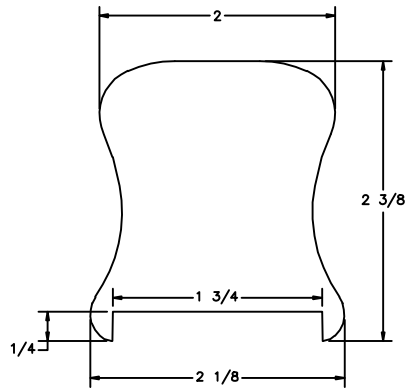

LJ-6A10P1

NOTE: STANDARD LENGTHS ARE 8', 10', 12', 14', AND 16'. THERE ARE 3 LAMINATES.

 35280 Scio-Bowerton Road Bowerton, OH 44695-9731 Phone (740) 269-4111 FAX (740) 269-9047 <small>This drawing is the property of L.J. Smith Co. Do not use or copy without permission from L.J. Smith.</small>		
Drawing Name		
LJ-6A10P1		
Date	Scale	Drawn By
03/03/2009	DO NOT SCALE	DWH
File Name	DESTROY PREVIOUS PRINTS	
LJ6A10	SALES	