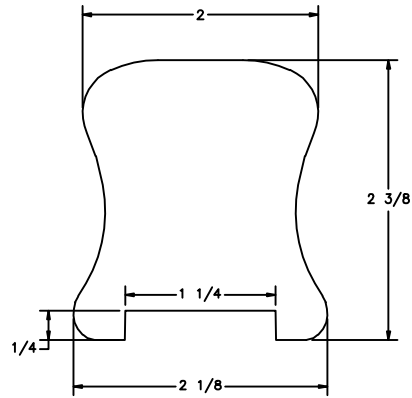

LJ-6A10P0

NOTE: STANDARD LENGTHS ARE 8', 10', 12', 14', AND 16'.

THERE ARE 3 LAMINATES.

 35280 Scio-Bowenston Road Bowenston, OH 44695-9731 Phone (740) 269-4111 FAX (740) 269-9047 <small>This drawing is the property of L.J. Smith Co. Do not use or copy without permission from L.J. Smith.</small>		
Drawing Name		
LJ-6A10P0		
Date	Scale	Drawn By
03/03/2009	DO NOT SCALE	DWH
File Name	DESTROY PREVIOUS PRINTS	
LJ6A10	SALES	