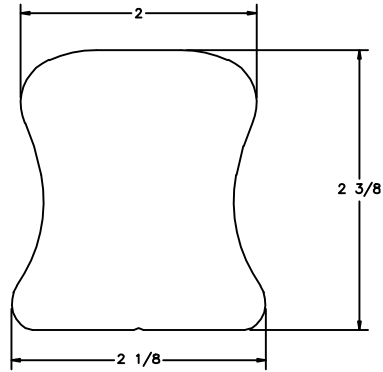

LJ-6A10

NOTE: STANDARD LENGTHS ARE 8', 10', 12', 14', AND 16'. THERE ARE 3 LAMINATES.

 35280 Scio-Bowerton Road Bowerton, OH 44695-9731 Phone (740) 269-4111 FAX (740) 269-9047 <small>This drawing is the property of L.J. Smith Co. Do not use or copy without permission from L.J. Smith.</small>		
Drawing Name		
LJ-6A10		
Date	Scale	Drawn By
03/03/2009	DO NOT SCALE	DWH
File Name	DESTROY PREVIOUS PRINTS	
LJ6A10	SALES	