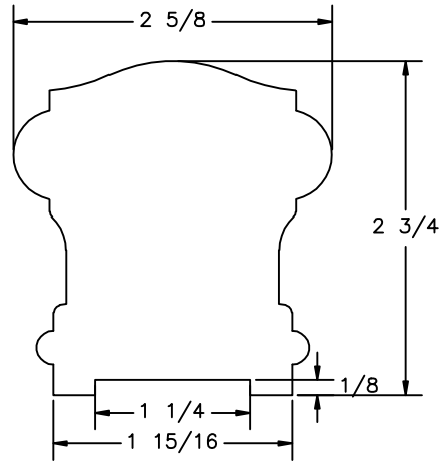

LJ-6900P0

NOTE: STANDARD LENGTHS ARE 8', 10', 12', 14', AND 16'. THERE ARE 4 LAMINATES.

L.J. Smith
Stair Systems

35280 Scio-Bowerston Road

Bowerston, OH 44695-9731

Phone (740) 289-4111 FAX (740) 289-8047

Drawing Name		
LJ6900P0		
Date	Scale	Drawn By
04/26/2006	VEND DO NOT SCALE	DLJ
File Name	DESTROY PREVIOUS PRINTS	
LJ6900	SALES