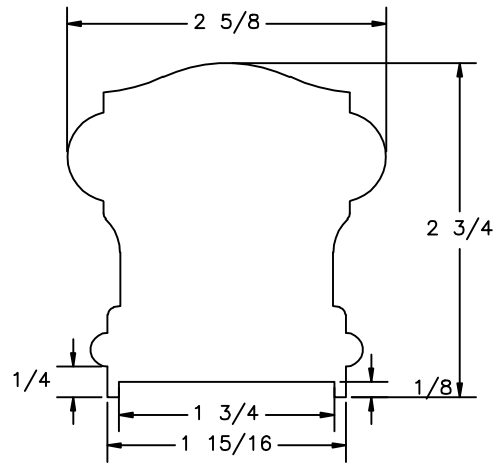

LJ-6900P

NOTE: STANDARD LENGTHS ARE 8', 10', 12', 14', AND 16'. THERE ARE 4 LAMINATES.

L.J. Smith
Stair Systems

35280 Scio-Bowenston Road
Bowerston, OH 44695-9731

Drawing Name		
LJ-6900P		
Date	Scale	VEND
04/26/2006	DO NOT SCALE	DLJ
File Name	DESTROY PREVIOUS PRINTS	
LJ6900	SALES