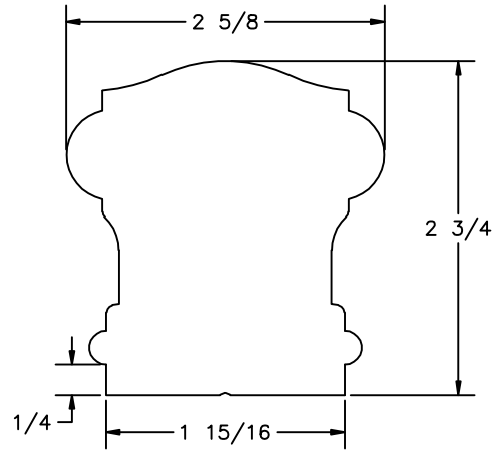

LJ-6900

NOTE: STANDARD LENGTHS ARE 8', 10', 12', 14', AND 16'. THERE ARE 4 LAMINATES.

L.J. Smith
Stair Systems

35280 Scio-Bowerston Road
Bowerston, OH 44695-9731

Drawing Name		
LJ-6900		
Date	Scale VEND	Drawn By
04/26/2006	DO NOT SCALE	DLJ
File Name	DESTROY PREVIOUS PRINTS	
LJ6900	SALES