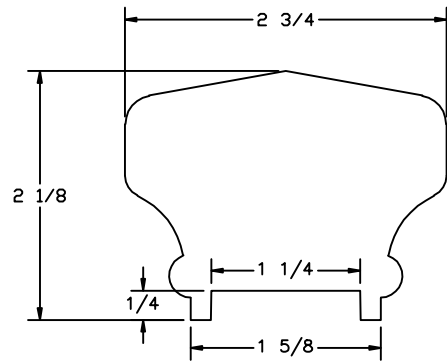

LJ6701P

LJ-6000F

NOTE: STANDARD LENGTHS ARE 8', 10', 12', 14', AND 16'. THERE ARE 3 LAMINATES.

 L.J. Smith <i>Stair Systems</i>			
35280 Scio-Bowenston Road Bowerston, OH 44695-9731 Phone (740) 289-4111 FAX (740) 289-8047 <small>This drawing is the property of L.J. Smith Co. Do not use or copy without permission from L.J. Smith.</small>			
Drawing Name			
LJ6701P/LJ 6000F			
Date	Scale	VEND	Drawn By
02/27/2006	DO NOT SCALE		KJP
File Name DESTROY PREVIOUS PRINTS			
LJ6701	SALES		