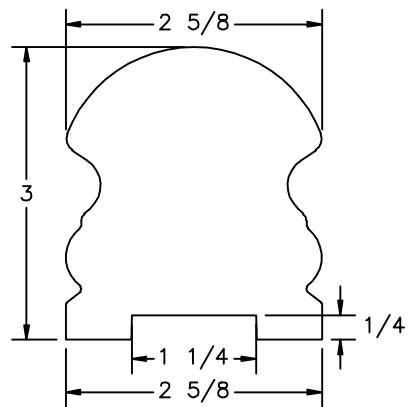

LJ-6519P0

NOTE: STANDARD LENGTHS ARE
8', 10', 12', 14', AND 16'.

Drawing Name

LJ-6519P0

Date	Scale	Drawn By
10/30/2006	DO NOT SCALE	EDH

File Name	DESTROY PREVIOUS PRINTS	SALES
LJ6519