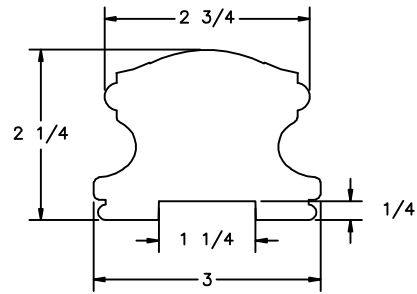

LJ-6400PO

NOTE: STANDARD LENGTHS ARE 8', 10', 12', 14', AND 16'. 432 - $4 \frac{1}{4}$ X $3 \frac{1}{4}$ - 3 LAYERS

35280 Scio-Bowenston Road
Bowenston, OH 44695-9731
Phone (740) 269-4111 FAX (740) 269-9047
This drawing is the property of L.J. Smith Co. Do not
use or copy without permission from L.J. Smith.

Drawing Name

LJ-6400PO

Date	Scale	VEND	Drawn By
02/27/2006	DO NOT SCALE		KJP

File Name	DESTROY PREVIOUS PRINTS	LJ6400
LJ6400	SALES	1/20/06