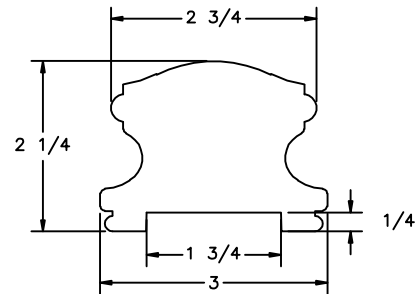

LJ-6400P

NOTE: STANDARD LENGTHS ARE 8', 10', 12', 14', AND 16'. 432 - 4/4 X 3 1/4 - 3 LAYERS

35280 Scio-Bowenston Road
Bowerston, OH 44695-9731
Phone (740) 289-4111 FAX (740) 289-9047
This drawing is the property of L.J. Smith Co. Do not
use or copy without permission from L.J. Smith.

Drawing Name

LJ-6400P

Date	Scale	VEND	Drawn By
02/27/2006	DO NOT SCALE		KJP

File Name	DESTROY PREVIOUS PRINTS	DATE
LJ6400	SALES	1/24/06