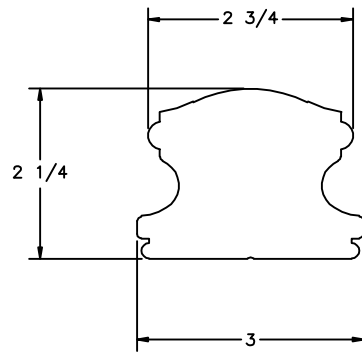

LJ-6400

NOTE: STANDARD LENGTHS ARE 8', 10', 12', 14', AND 16'. 432 - 4/4 X 3 1/4 - 3 LAYERS

35280 Scio-Bowenston Road  
Bowenston, OH 44695-9731  
Phone (740) 269-4111 FAX (740) 269-9047  
This drawing is the property of L.J. Smith Co. Do not  
use or copy without permission from L.J. Smith.

Drawing Name

LJ-6400

Date	Scale	VEND	Drawn By
02/27/2006	DO NOT SCALE		KJP

File Name	DESTROY PREVIOUS PRINTS	DATE
LJ6400	SALES	1/24/06