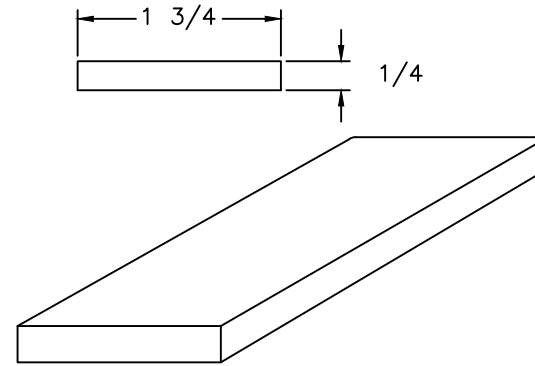

LJ-6210P

LJ-6007

Hemlock Profile

NOTE: STANDARD LENGTHS ARE
8', 10', 12', 14', AND 16'.

THERE ARE 3 LAMINATES.

 35280 Scio-Bowenston Road Bowerston, OH 44695-9731 Phone (740) 269-4111 FAX (740) 269-9047 This drawing is the property of L.J. Smith Co. Do not use or copy without permission from L.J. Smith.		
Drawing Name		
LJ6210P/LJ6007		
Date	Scale	VEND
02/06/2008	DO NOT SCALE	DLJ
File Name DESTROY PREVIOUS PRINTS		
LJ6210	SALES	LJ6210 02/06/08