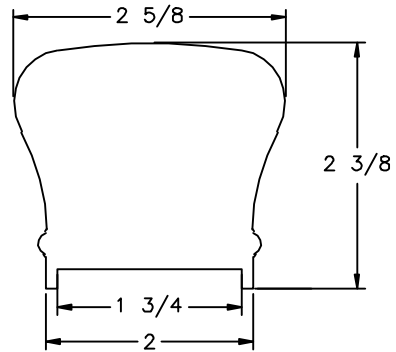

LJ-6210P

LJ-6007

Hemlock Profile

NOTE: STANDARD LENGTHS ARE
8', 10', 12', 14', AND 16'.

THERE ARE 3 LAMINATES.

 35280 Scio-Bowenston Road Bowerston, OH 44695-9731 Phone (740) 269-4111 FAX (740) 269-9047 This drawing is the property of L.J. Smith Co. Do not use or copy without permission from L.J. Smith.		
Drawing Name		
LJ6210P/LJ6007		
Date	Scale	VEND
02/06/2008	DO NOT SCALE	DLJ
File Name DESTROY PREVIOUS PRINTS		
LJ6210	SALES	LJ6210 02/06/08