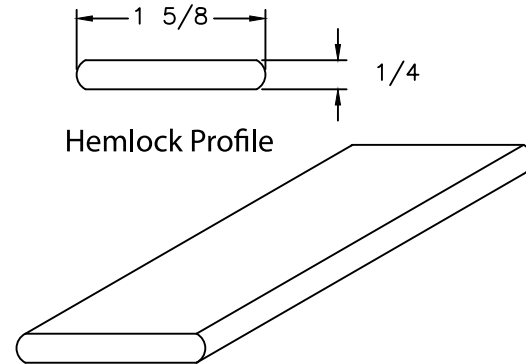

LJ-6210P

LJ-6007

Hemlock Profile

NOTE: STANDARD LENGTHS ARE
8', 10', 12', 14', AND 16'.

THERE ARE 3 LAMINATES.

 35280 Scio-Bowenston Road Bowerston, OH 44695-9731 Phone (740) 269-4111 FAX (740) 269-9047 This drawing is the property of L.J. Smith Co. Do not use or copy without permission from L.J. Smith.		
Drawing Name		
LJ6210P/LJ6007		
Date	Scale	VEND
02/06/2008	DO NOT SCALE	DLJ
File Name DESTROY PREVIOUS PRINTS		
LJ6210	SALES	LJ6210 02/06/08