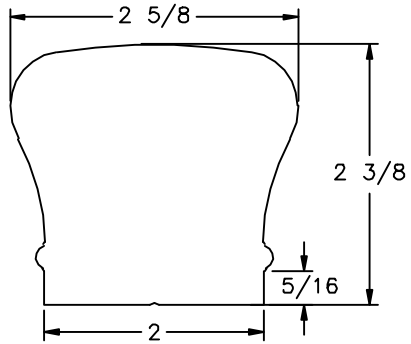

LJ-6210

NOTE: STANDARD LENGTHS ARE
8', 10', 12', 14', AND 16'.

THERE ARE 3 LAMINATES.

35280 Scio-Bowerston Road
Bowerston, OH 44695-9731

Drawing Name

LJ6210

Date Scale VEND Drawn By

02/06/2008 DO NOT SCALE DLJ

File Name DESTROY PREVIOUS PRINTS

LJ6210 SALES

LJ6210

02/06/08