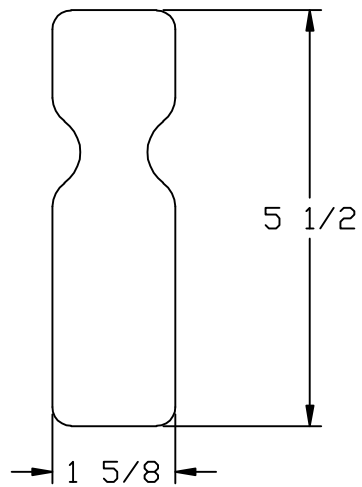

LJ-6203

NOTE: STANDARD LENGTHS ARE
8', 10', 12', 14', AND 16'.

 35280 Scio-Bowenston Road Bowerston, OH 44695-9731 Phone (740) 269-4111 FAX (740) 269-9047 <small>This drawing is the property of L.J. Smith Co. Do not use or copy without permission from L.J. Smith.</small>			
Drawing Name			
LJ-6203			
Date	Scale	VEND	Drawn By
12/1/98	DO NOT SCALE		KJP
File Name		DESTROY PREVIOUS PRINTS	
LJ6203		SALES	