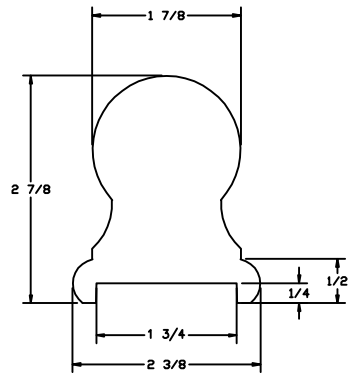

LJ-6109P1

NOTE: STANDARD LENGTHS ARE
8', 10', 12', 14', AND 16'.

35280 Scio-Bowerston Road
Bowerston, OH 44695-9731

Drawing Name			
LJ6109P1			
Date	Scale	VEND	Drawn By
02/27/2006	DO NOT SCALE		KJP
File Name DESTROY PREVIOUS PRINTS			LJ6109
LJ6109			SALES