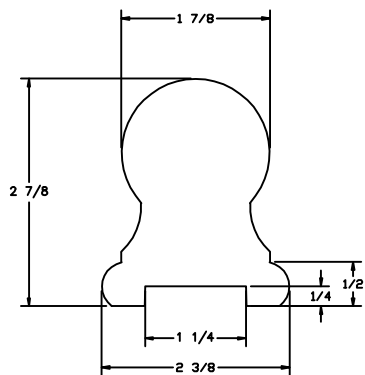

LJ-6109P0

NOTE: STANDARD LENGTHS ARE
8', 10', 12', 14', AND 16'.

35280 Scio-Bowerston Road
Bowerston, OH 44695-9731

Drawing Name

LJ6109P0

Date	Scale	VEND	Drawn By
02/27/2006	DO NOT SCALE	KJP	

File Name	DESTROY PREVIOUS PRINTS	LJ6109
LJ6109	SALES	2/27/06