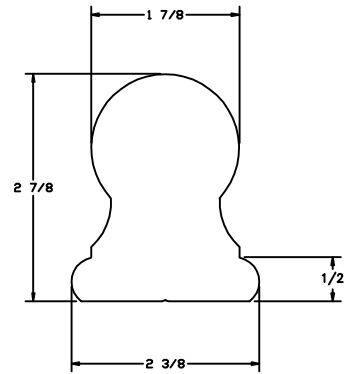

LJ-6109

NOTE: STANDARD LENGTHS ARE
8', 10', 12', 14', AND 16'.

35280 Scio-Bowerston Road
Bowerston, OH 44695-9731
Phone (740) 269-4111 FAX (740) 269-9047
This drawing is the property of L.J. Smith Co. Do not
use or copy without permission from L.J. Smith.

Drawing Name			
LJ6109			
Date	Scale	VEND	Drawn By
02/27/2006	DO NOT SCALE		KJP
File Name			DESTROY PREVIOUS PRINTS
LJ6109			SALES