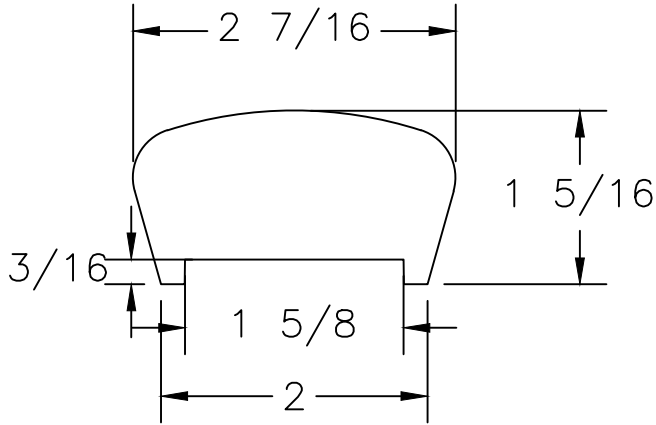

LJ-6042P

NOTE: STANDARD LENGTHS ARE 8', 10', 12', 14', AND 16'.

 L.J. Smith <i>Stair Systems</i>			
35280 Scio-Bowerston Road Bowerston, OH 44695-9731 Phone (740) 269-2221 FAX (740) 269-9047 <small>This drawing is the property of L.J. Smith Co. Do not use or copy without permission from L.J. Smith.</small>			
Drawing Name			
LJ-6042P			
Date	Scale	VEND	Drawn By
02/27/2006	DO NOT SCALE		KJP
File Name		DESTROY PREVIOUS PRINTS	
LJ6042		SALES	